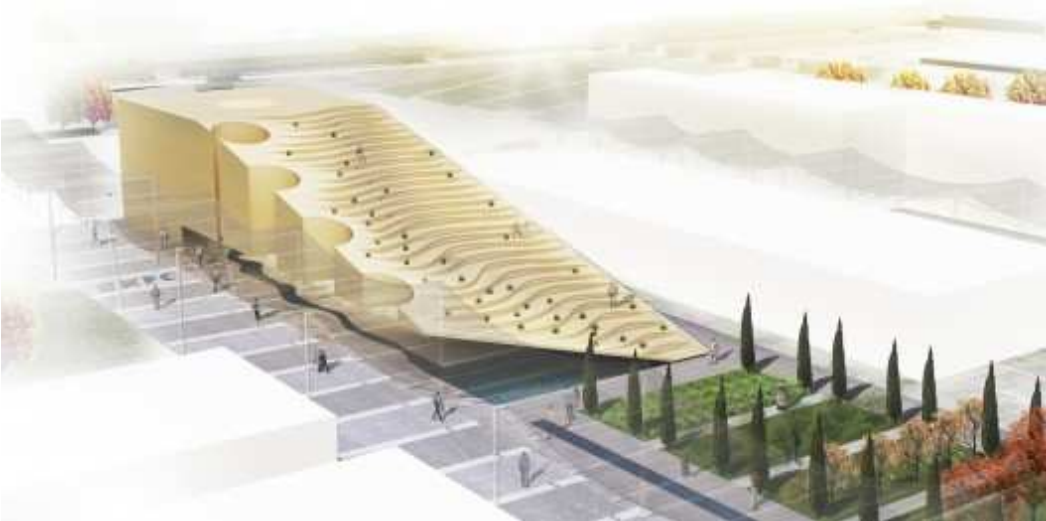

Milan Expo 2015: NJP, LAD Win Competition for Iranian Pavilion

© NJP, LAD

Naqsh,E,Jahan-Pars (NJP), in collaboration with the **Laboratorio di Architettura e Design (LAD)**, has been named winner of an international competition for the Iranian Pavilion at the 2015 Milan Expo. Based on “a living process narrative in the central plateau of [Iran](#),” the winning scheme responds to the Expo’s “Feeding the Planet” theme by exposing the underground channels of water that give life to [Iran](#)’s many desert cities.

© NJP, LAD

The winning design highlights the two important elements of modern Iranian architecture and city planning: the garden and “qanats,” underground water channels that use gravity to transfer water from higher elevations to cities. In form, the pavilion

© NJP, LAD

represents a section of land in which guides visitors through a qanat and ultimately to the crop it feeds. This garden will then provide the food that will be used to serve local Iranian cuisine to Expo visitors.